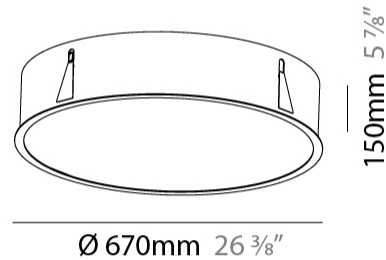

GENERAL

Series: Sign
Brand: Prolicht
Division: Architectural
Mounting Type: Recessed
Mounting Location: Ceiling
Subcategory: Ambient

PHYSICAL

Shape: Round
Diameter (mm): 670
Diameter (in): 26 ³/₈
Height (mm): 150
Height (in): 5 ⁷/₈
Ceiling Thickness (mm): 10 / 12 / 15 / 25
Ceiling Thickness (in): 3/8 or 1/2 or 9/16 or 1
Min. Recessing Depth (mm): 160
Min. Recessing Depth (in): 6 ⁵/₁₆
Light Distribution: Direct
Weight (kg): 8.574
Weight (lbs): 18.9
Diffuser: [PMMA - Opal or Micro-Prism](#)
Fixture Finish: [SSR / BKV / CWI / CRY / HAB / UFT / ITA / RUA / FTG / MYG / LOD / PUS / FRO / FUP / KIA / POP / BLS / SPG / MEY / GOH / GUM / CHC / COM / ABZ / JAG / OBR / MOS / ROR](#)
Fixture Material: Extruded Aluminum / Steel
Cut-out Measurements: 658mm / 25 7/8"

ELECTRICAL

Lamp Type: LED (Zhaga Standard)
Input Wattage (W): 66.5
Total Output Wattage (W): 57
Dimming: [Tri-Mode (Non-Dimming and Phase Dimming (120Vac only) and 0-10V Dimming)](#)
Driver Included: Yes
Driver Location: Integrated
Driver Type: Constant Current - Universal
Driver Class: Class 2
Input Voltage (V): 120 - 277
Constant Current (MA): 500

LED

[Color Temperature (°K): 3000 / 4000](#)
Max. Delivered Lumen (lm): 5880 / 6321 / 6450
Lamp Life (hrs): 50000

OPTICAL

RATINGS AND CERTIFICATIONS

Certified By: Certified for North American Standards
IP rating: IP20