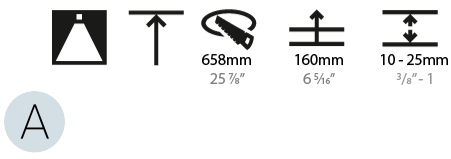

GENERAL

Series: Sign
Brand: Prolicht
Division: Architectural
Mounting Type: Recessed
Mounting Location: Ceiling
Subcategory: Ambient

PHYSICAL

Shape: Round
Diameter (mm): 670
Diameter (in): 26 ³/₈
Height (mm): 150
Height (in): 5 ⁷/₈
Ceiling Thickness (mm): 10 / 12 / 15 / 25
Ceiling Thickness (in): 3/8 or 1/2 or 9/16 or 1
Min. Recessing Depth (mm): 160
Min. Recessing Depth (in): 6 ⁵/₁₆
Light Distribution: Direct
Weight (kg): 8.574
Weight (lbs): 18.9
Diffuser: [PMMA - Opal or Micro-Prism](#)
Fixture Finish: [SSR / BKV / CWI / CRY / HAB / UFT / ITA / RUA / FTG / MYG / LOD / PUS / FRO / FUP / KIA / POP / BLS / SPG / MEY / GOH / GUM / CHC / COM / ABZ / JAG / OBR / MOS / ROR](#)
Fixture Material: Extruded Aluminum / Steel
Cut-out Measurements: 658mm / 25 7/8"

ELECTRICAL

Lamp Type: LED (Zhaga Standard)
Input Wattage (W): 66.5
Total Output Wattage (W): 57
Dimming: [Tri-Mode (Non-Dimming and Phase Dimming (120Vac only) and 0-10V Dimming)](#)
Driver Included: Yes
Driver Location: Integrated
Driver Type: Constant Current - Universal
Driver Class: Class 2
Input Voltage (V): 120 - 277
Constant Current (MA): 500

LED

[Color Temperature (°K): 3000 / 4000](#)
Max. Delivered Lumen (lm): 5880 / 6321 / 6450
Lamp Life (hrs): 50000

OPTICAL

RATINGS AND CERTIFICATIONS

Certified By: Certified for North American Standards
IP rating: IP20